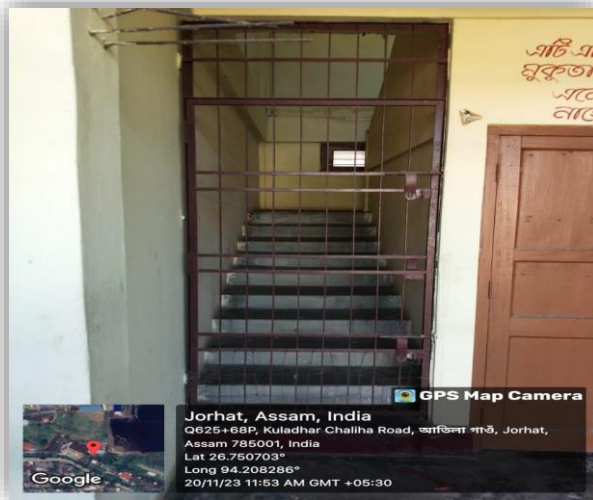

## SAFETY AND SECURITY

College Security Guard

CCTV Camera available in college campus

Girl's Hostel entrance Gate

CCTV Camera available in Girl's Hostel

Girl's Hostel window with iron grills

Girl's Hostel entrance Gate with iron grill

## FACILITIES

Sanitary Napkin Vending Machine for college girls

Sanitary Napkin Disposal Machine

A hygienic attached toilet in Girls' Common Room

Drinking Water facility in Girls' hostel

Girls' Hostel Hand Wash Basin tap