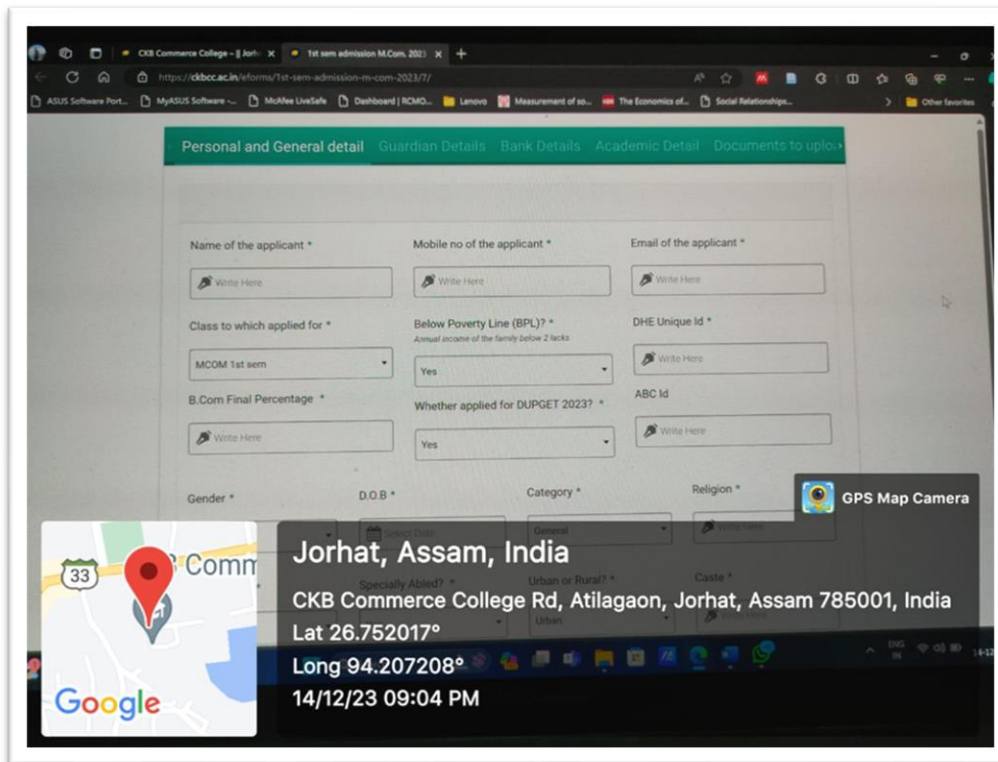

Student admission and support

Examination