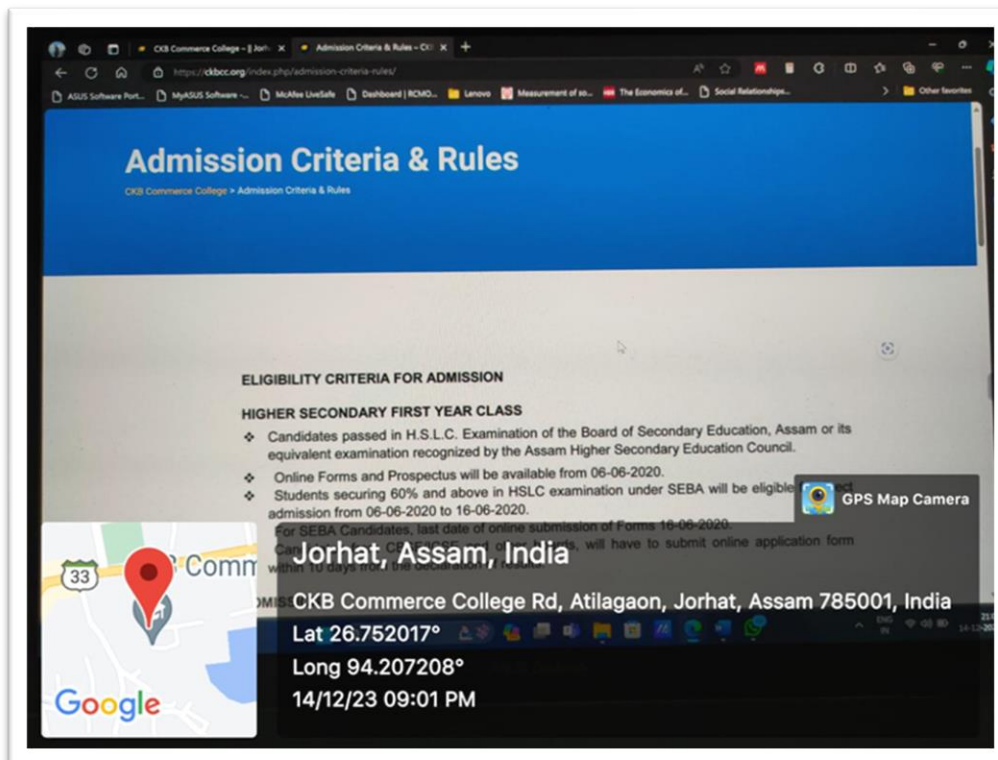

Finance and Accounts